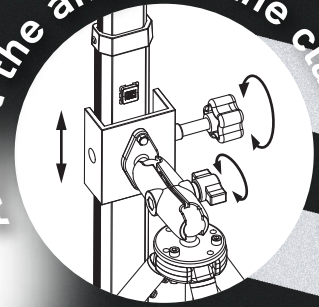

Staff Tripod TRS

Enable one-man surveying
by making your staff self-standing!

Two weight bags included to
**Increase the stability
of self-standing.**

Attaching weights helps reduce the risk
of the staff tipping over.

Hang it on a hook.

Weight bag

Adjust the angle of the clamp arm

TRS

Secure with
the band

*Staff is not included.

- *Do not use the product with the staff extended beyond 3m.
- *Ensure the surrounding area is safe and use the product on stable ground.
- *Tighten all the clamp arm screws securely before use.

Standard Accessories

- Carrying case
- Weight bag × 2 (φ120 × 350mm)
- Manual

Specifications

Full extended	1,205mm	Material	Aluminium
Full closed	770mm	Weight	1.65kg
Clamp range	20 - 50mm		

Code No.	Product Name	Model
226080	Staff Tripod	TRS
226122	Weight Bag / 2pcs	TRS-WB